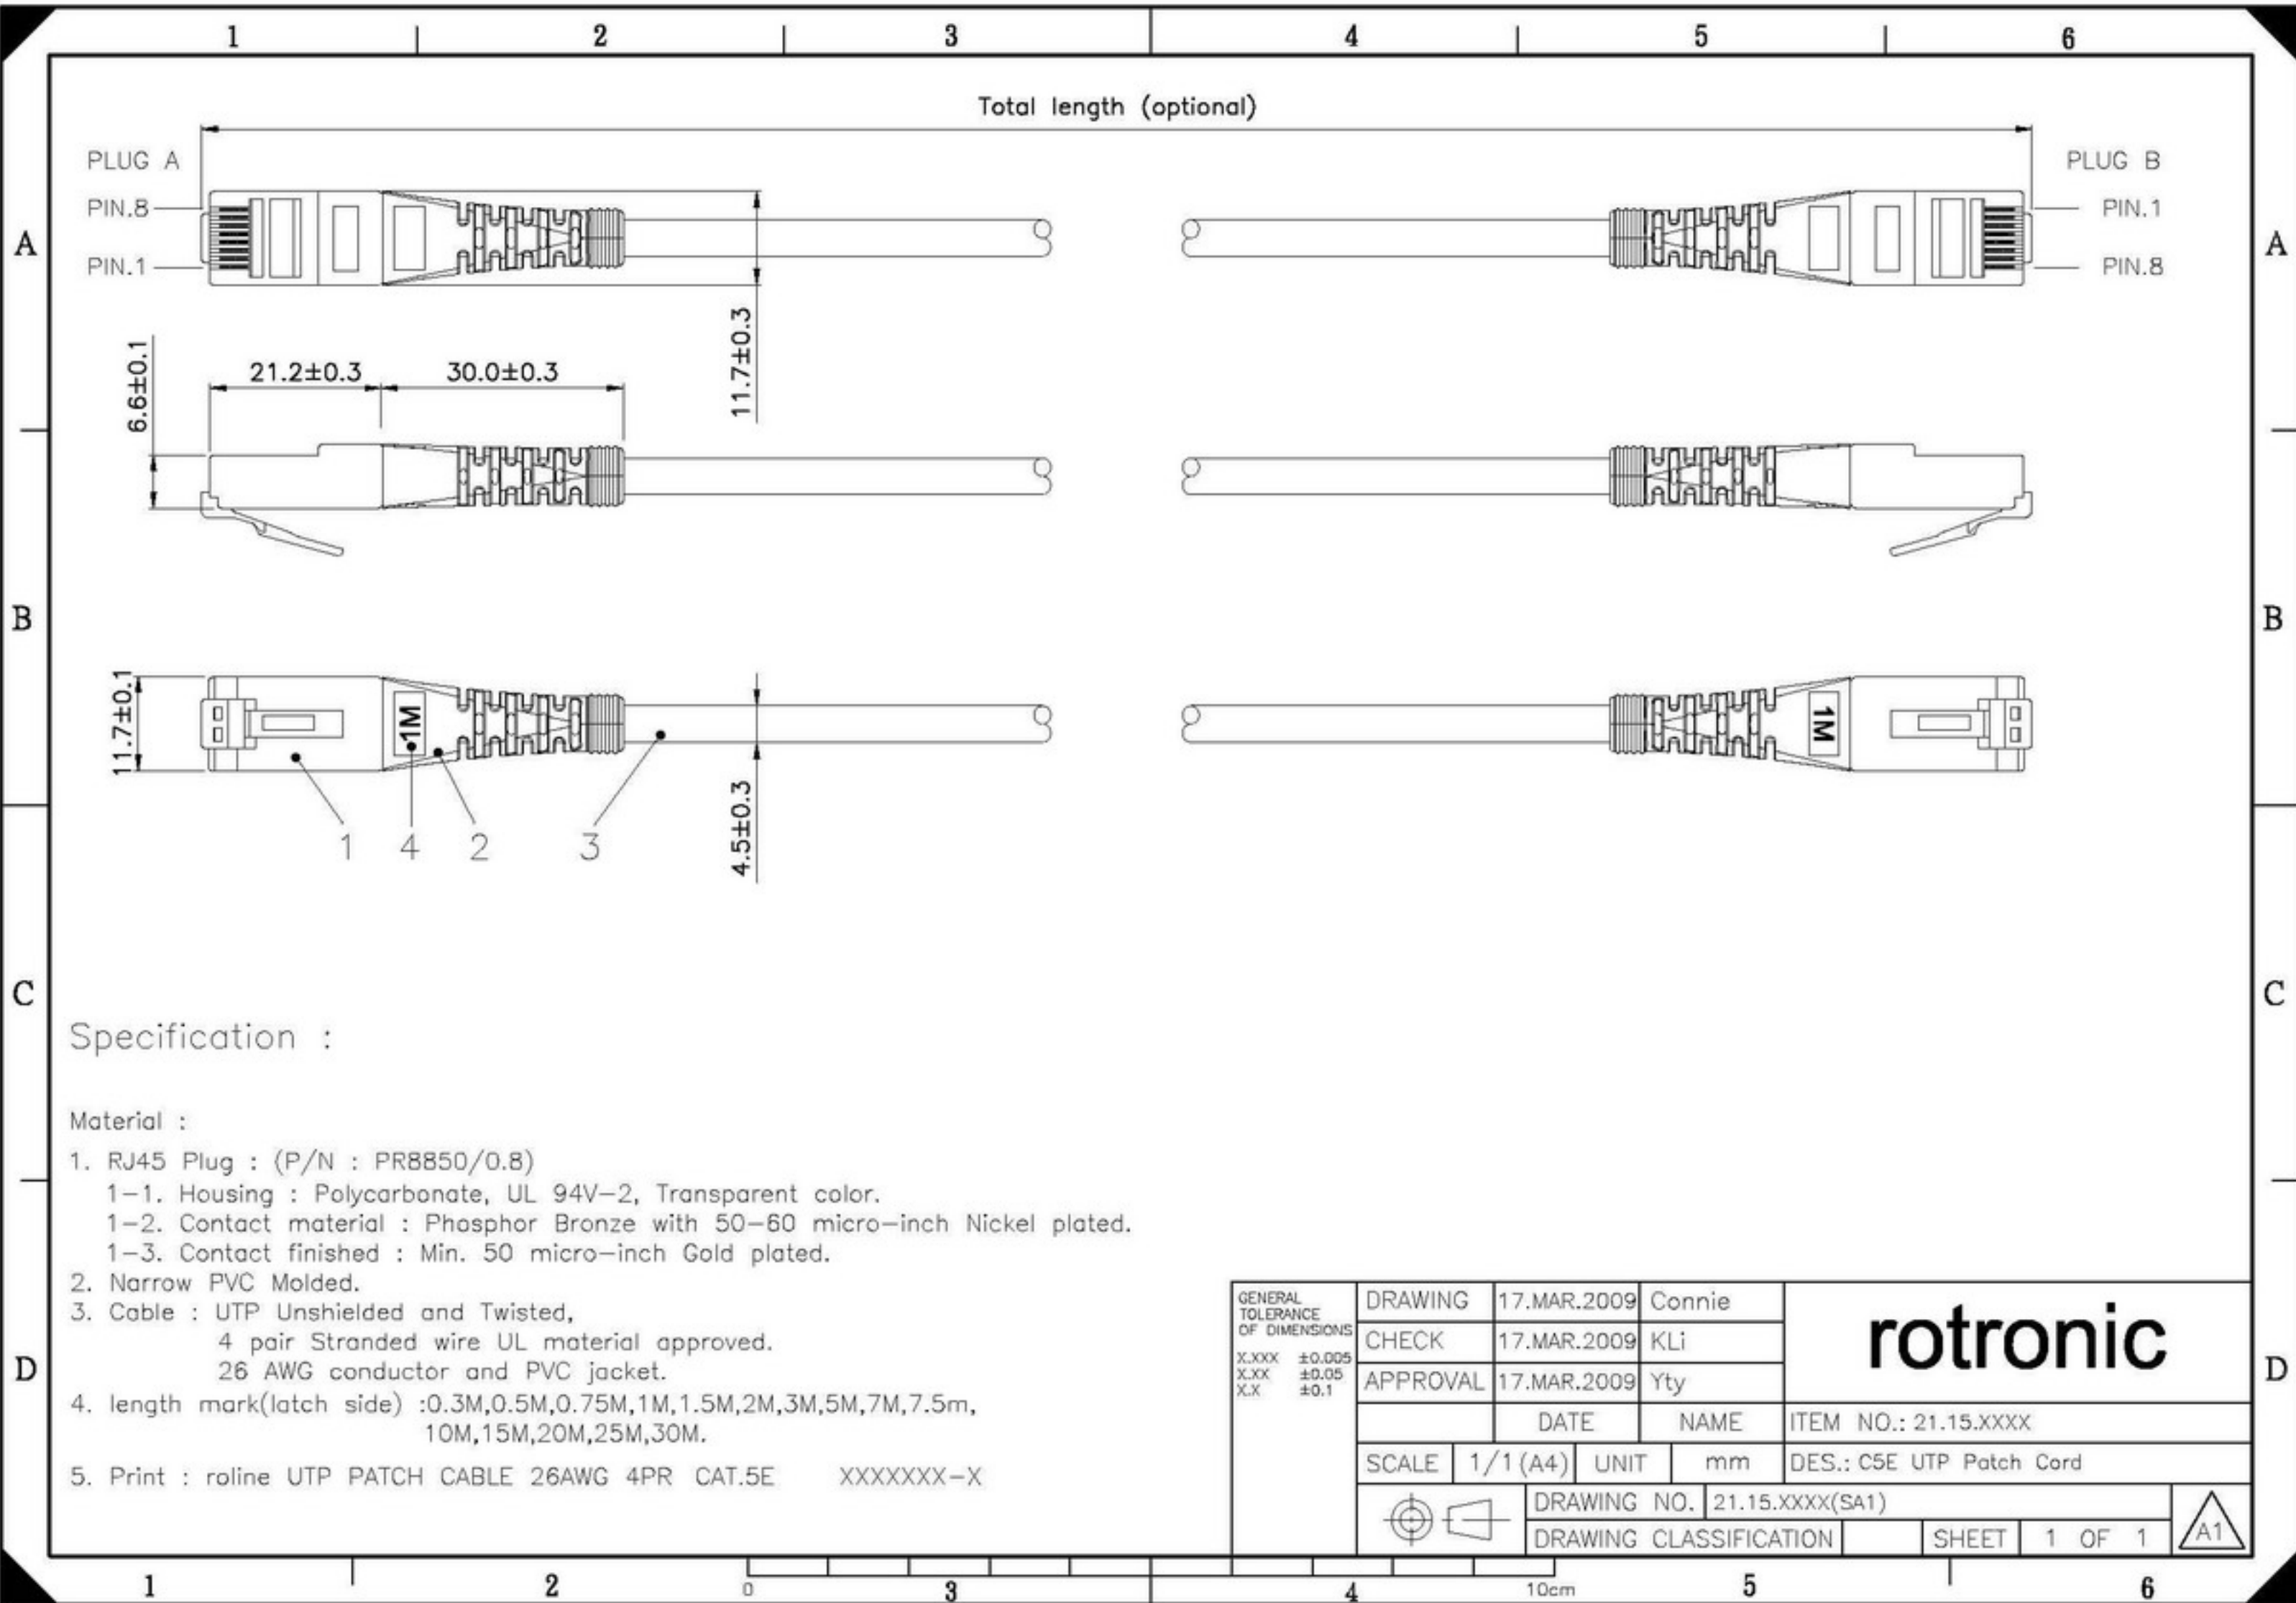

Datenblatt - Fiche technique - Data sheet

21.15.0507

ROLINE UTP-Patchkabel konf. Kat. 5e, grau, 7,0 m

Cordon ROLINE Cat.5e UTP confectionné, gris, 7,0 m

ROLINE UTP Patch Cord Cat.5e, grey, 7.0 m

Specification :

Material :

1. RJ45 Plug : (P/N : PR8850/0.8)
 - 1-1. Housing : Polycarbonate, UL 94V-2, Transparent color.
 - 1-2. Contact material : Phosphor Bronze with 50-60 micro-inch Nickel plated.
 - 1-3. Contact finished : Min. 50 micro-inch Gold plated.
2. Narrow PVC Molded.
3. Cable : UTP Unshielded and Twisted,
 - 4 pair Stranded wire UL material approved.
 - 26 AWG conductor and PVC jacket.
4. length mark(latch side) :0.3M,0.5M,0.75M,1M,1.5M,2M,3M,5M,7M,7.5m, 10M,15M,20M,25M,30M.
5. Print : roline UTP PATCH CABLE 26AWG 4PR CAT.5E XXXXXX-X

GENERAL TOLERANCE OF DIMENSIONS X.XXX ±0.005 X.XX ±0.05 X.X ±0.1	DRAWING	17.MAR.2009	Connie	rotronic
	CHECK	17.MAR.2009	KLi	
	APPROVAL	17.MAR.2009	Yty	
		DATE	NAME	ITEM NO.: 21.15.XXXX
	SCALE 1/1 (A4)	UNIT mm	DES.: C5E UTP Patch Cord	
	DRAWING NO. 21.15.XXXX(SA1)		SHEET 1 OF 1	
	DRAWING CLASSIFICATION			